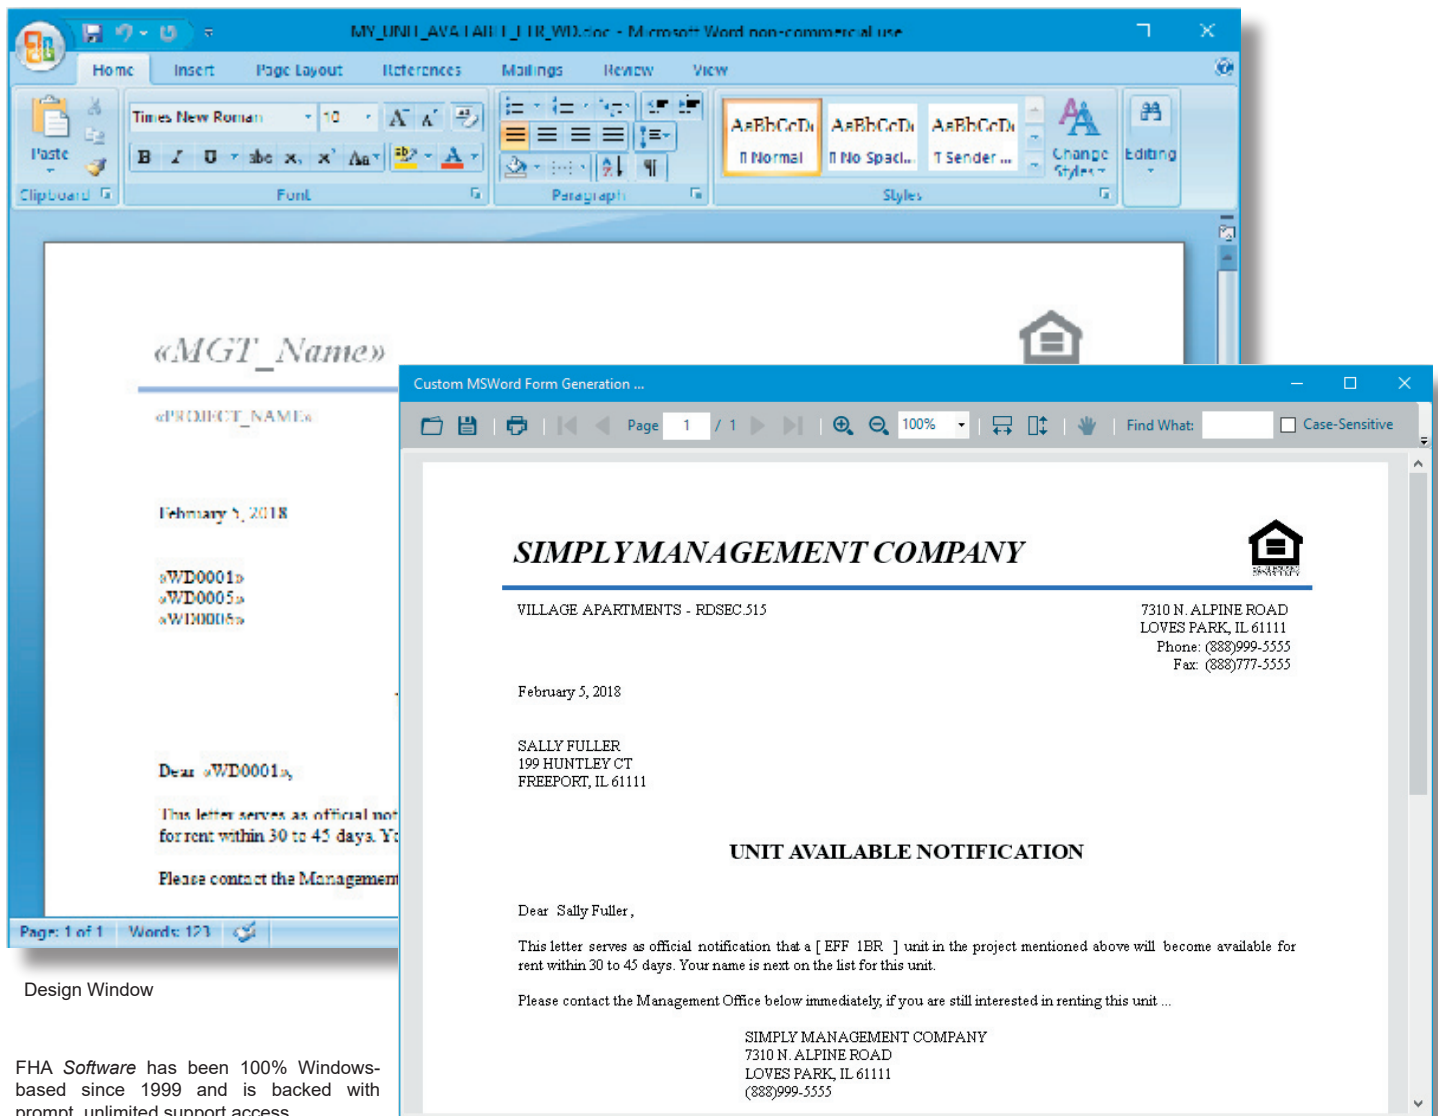

Simple & Affordable Compliance

FHA Software has been 100% Windows-based since 1999 and is backed with prompt, unlimited support access.

Custom MSWord Designer

This built-in feature allows users to create custom MS Word documents that merge with the FHA Software database to produce virtually any data filled document desired (such as tenant letters, verification forms, delinquent rent notices, leases, legal forms, etc.) along with the ability to insert graphics and MergeField Codes. Merges with Project Data, Tenant Certification Data, Unit Data, Waiting List Data, Recertification Notices, Work Orders, Accounting Features, etc..